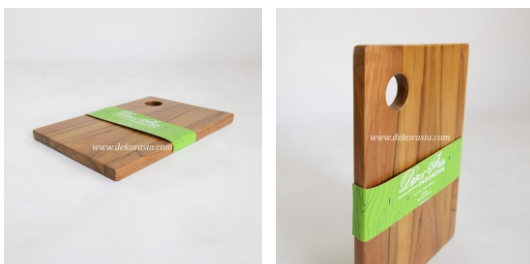

## **ROBIN WIJAYA** CHIEF EXECUTIVE OFFICER (CEO)

 +62 812-3765-1882

 [robinwijaya0101@gmail.com](mailto:robinwijaya0101@gmail.com)  
[info@dekorasia.com](mailto:info@dekorasia.com)

**Cutting Board**  
Teak Wood 100 FSC  
L 45 x W 28 x H 1.5 cm

**\$9.50**

**Cutting Board Oval**  
Teak Wood 100 FSC  
L 30 x W 20 x H 1.5 cm

**\$5.00**

**Cutting Board**  
Teak Wood 100 FSC  
L 30 x W 20 x H 1.5 cm

**\$5.00**

**Cutting Board Square**  
Teak Wood 100 FSC  
L 30 x W 15 x H 1.5 cm