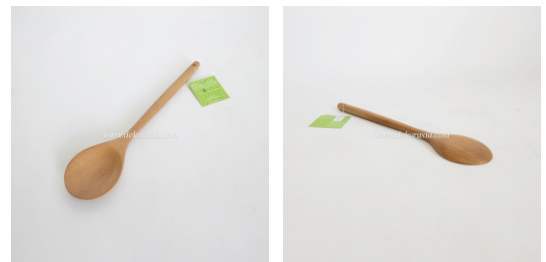

**\$3.50**

**Spatula Oval  
New Combination Solid Color**  
Teak Wood 100 FSC  
L 34 x W 7 x H 1 cm

**\$3.50**

**Spatula Round  
New Combination Solid Color**  
Teak Wood 100 FSC  
L 34.3 x W 6.5 x H 1 cm

**\$3.50**

**Rice Spoon**  
**Combination Solid Color**  
Teak Wood 100 FSC  
L 23.5-24 x W 6.5 x H 0.8 cm

**\$1.60**

**Spatula Square**  
**New Combination Solid Color**  
Teak Wood 100 FSC  
L 34-34.5 x W 7 x H 1 cm

**\$3.50**

**Stainer Spoon**  
Teak Wood 100 FSC  
L 30.5-30.8 x W 7.5 x H 1 cm

**\$2.50**

**Soup Spoon**  
Teak Wood 100 FSC  
L 34-34.5 x W 7.5 x H 1.5 cm

**\$3.00**

**Wooden Tongs**  
Teak Wood 100 FSC  
L 31-31.5 x W 4.5 x H 5 cm