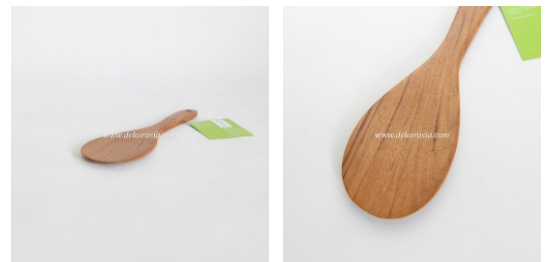

**\$5.00**

**Cutting Board Square**  
Teak Wood 100 FSC  
L 29.5 x W 15 x H 1.5 cm

**\$5.00**

**Cutting Board Modify 1**  
Teak Wood 100 FSC  
L 30 x W 13.4 x H 1.5 cm

**\$6.00**

**Cutting Board Modify 2**  
Teak Wood 100 FSC  
L 30 x W 14-16.5 x H 1.5 cm

**\$5.50**

**Rice Spoon**  
Teak Wood 100 FSC  
L 33.5 x W 6 x H 0.8 cm

**\$1.50**

**Spatula Rounded**  
Teak Wood 100 FSC  
L 31 x W 6 x H 0.7 cm

**\$1.70**

**Spatula Cover**  
Teak Wood 100 FSC  
L 37 x W 6.3 x H 0.8 cm